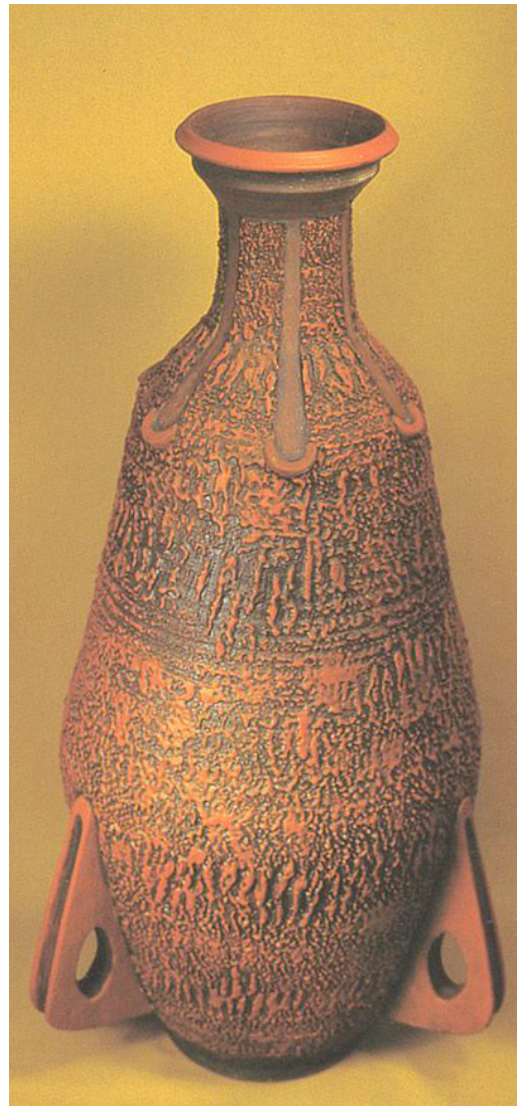

reform

GALLERY

Mary Tuthill Lindheim

Branch Vase

Stoneware thrown in two parts, carved,
smooth and heavily textured red glazes,
hand built decorative features

USA, 1957

25.25" x 11.25"

6,000